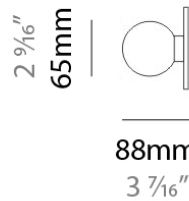

OLYMPIA SURFACE

D23036

PROJECT
TYPE
NOTES
QUANTITY
DATE

GENERAL

Series: Olympia
Division: Design
Mounting Type: Surface
Mounting Location: Wall
Subcategory: Ambient

PHYSICAL

Shape: Cylinder
Length (mm): 615
Length (in): 24 ³/₁₆
Height (mm): 65
Height (in): 2 ⁹/₁₆
Extension (mm): 88
Extension (in): 3 ⁷/₁₆
Light Distribution: Omnidirectional
Weight (kg): 1.8
Weight (lbs): 4
Diffuser: Satin White Glass
Fixture Finish: GRY
Fixture Material: Metal

ELECTRICAL

Lamp Type: LED Retrofit
Input Wattage (W): 16
Bulb Included: Bulb Not Included
Total Output Wattage (W): 16 / 24
Max. Wattage Per Lamp (W): 16 / 24
Dimming: Non-Dimmable
Driver Included: Yes
Driver Location: Integrated
Input Voltage (V): 120 - 277
Output Voltage (V): 24

LED

Color Temperature (°K): 3000
CRI: >80 CRI
Lamp Life (hrs): 50000

OPTICAL

RATINGS AND CERTIFICATIONS

Certified By: CSA Certified to UL and CSA Standards
IP rating: IP20