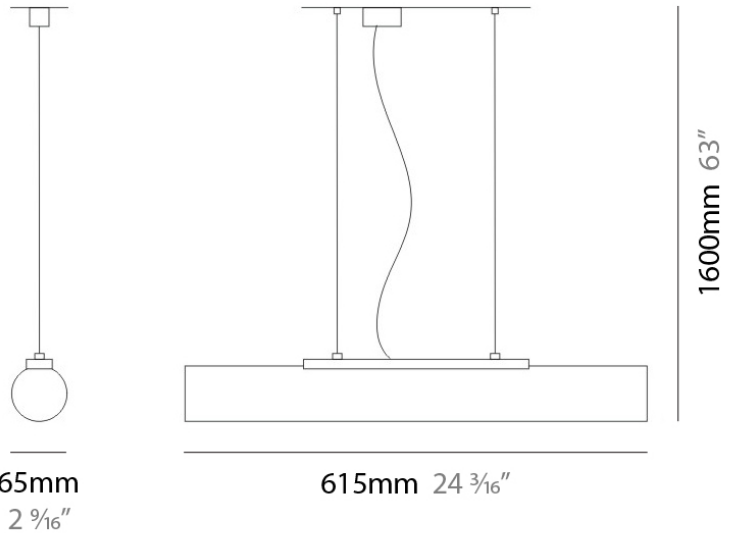

OLYMPIA SUSPENSION

D21024

PROJECT	_____
TYPE	_____
NOTES	_____
QUANTITY	_____
DATE	_____

GENERAL

Series: Olympia
Division: Design
Mounting Type: Suspension
Mounting Location: Ceiling
Subcategory: Ambient

PHYSICAL

Shape: Cylinder
Length (mm): 615
Length (in): 24 ³/₁₆
Width (mm): 65
Width (in): 2 ³/₁₆
Max. Overall Height (mm): 1600
Max. Overall Height (in): 63
Light Distribution: Omnidirectional
Weight (kg): 2.3
Weight (lbs): 5
Diffuser: Satin White Glass
Fixture Finish: Light Gray
Fixture Material: Metal

ELECTRICAL

Number of Lamps: 1
Lamp Type: T5 Fluorescent
Bulb Included: Bulb Not Included
Total Output Wattage (W): 24
Max. Wattage Per Lamp (W): 24
Lamp Base: G5
Dimming: Non-Dimmable
Driver Included: Yes
Input Voltage (V): 120

LED

OPTICAL

RATINGS AND CERTIFICATIONS

Certified By: CSA Certified to UL and CSA Standards
IP rating: IP20